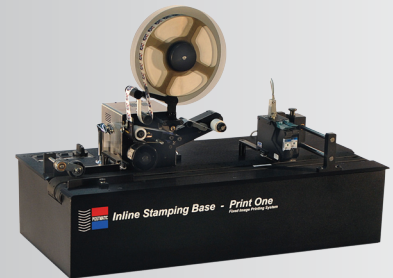

Inline Stamping Base w/Print One