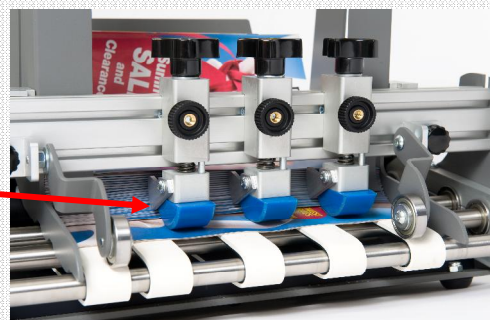

Straight Shooter

Feeders for mailing,
printing and packaging

R-14

R-14 High Speed Continuous Feeder

From Straight Shooter, the company that brought real innovation to friction feeding comes the all new R-14 high speed friction feeder! The versatile R-14 comes with all the features our feeders are known for, including:

Get the most out of your production equipment!

Straight Shooter feeders are designed to take the hassle out of feeding. In today's competitive marketplace, you need a feeder that you can count on to run whatever comes your way. **The R-14 delivers!**

Our exclusive new *rear belt guides* make repositioning the feed belts easier than ever! Even adjust them while running your job!

Buckle Separation™, another Straight Shooter innovation, easily separates documents without the jams common with traditional feeders. The R-14 comes with **three** independently adjustable separators... **Versatility!**

Great for feeding a wide variety of media into:

- Inkjet machines
- Tabbing equipment
- Folders
- Laminators
- Labeling equipment

Specifications

Media Handling:

Width: 3" minimum up to 14" maximum
Length: 2" minimum up to 17" maximum
Thickness: Single sheet up to 3/8" thick
Speeds: Up to 40,000 postcards per hour