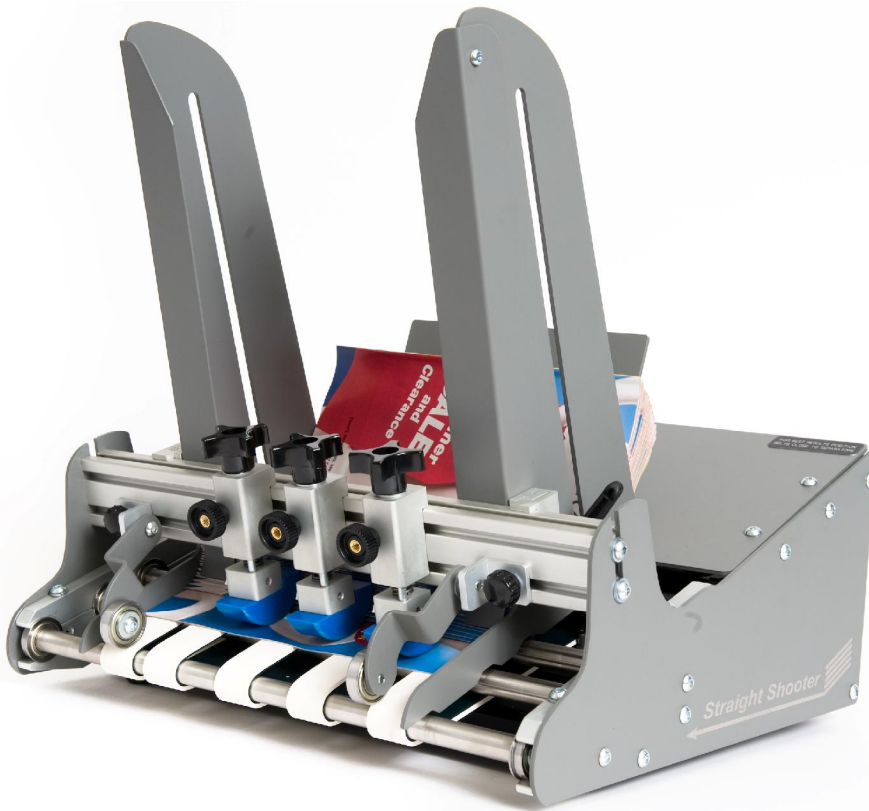

Straight Shooter

Feeders for mailing,
printing and packaging

R-14

R-14 High Speed Continuous Feeder

From Straight Shooter, the company that brought real innovation to friction feeding comes the all new R-14 high speed friction feeder! The versatile R-14 comes with all the features our feeders are known for, including:

- *Buckle separation™*
- *Repositionable feed belts*
- *Straight feeding*
- *5 minute belt changes*

*Now you get even more with the R-14! – More belts, more separators, **14" wide capacity**, and our exclusive **rear belt guide positioners**. All of this comes in a clean, easy to use package at an unbeatable price!*

Get the most out of your production equipment!

Straight Shooter feeders are designed to take the hassle out of feeding. In today's competitive marketplace, you need a feeder that you can count on to run whatever comes your way. **The R-14 delivers!**

Based on our popular SS12 and C-12 models the R-14 offers simple setup, versatility, and reliability in a wider format. The R-14 easily handles up to 14" wide stock at speeds up to 40,000 pieces per hour!